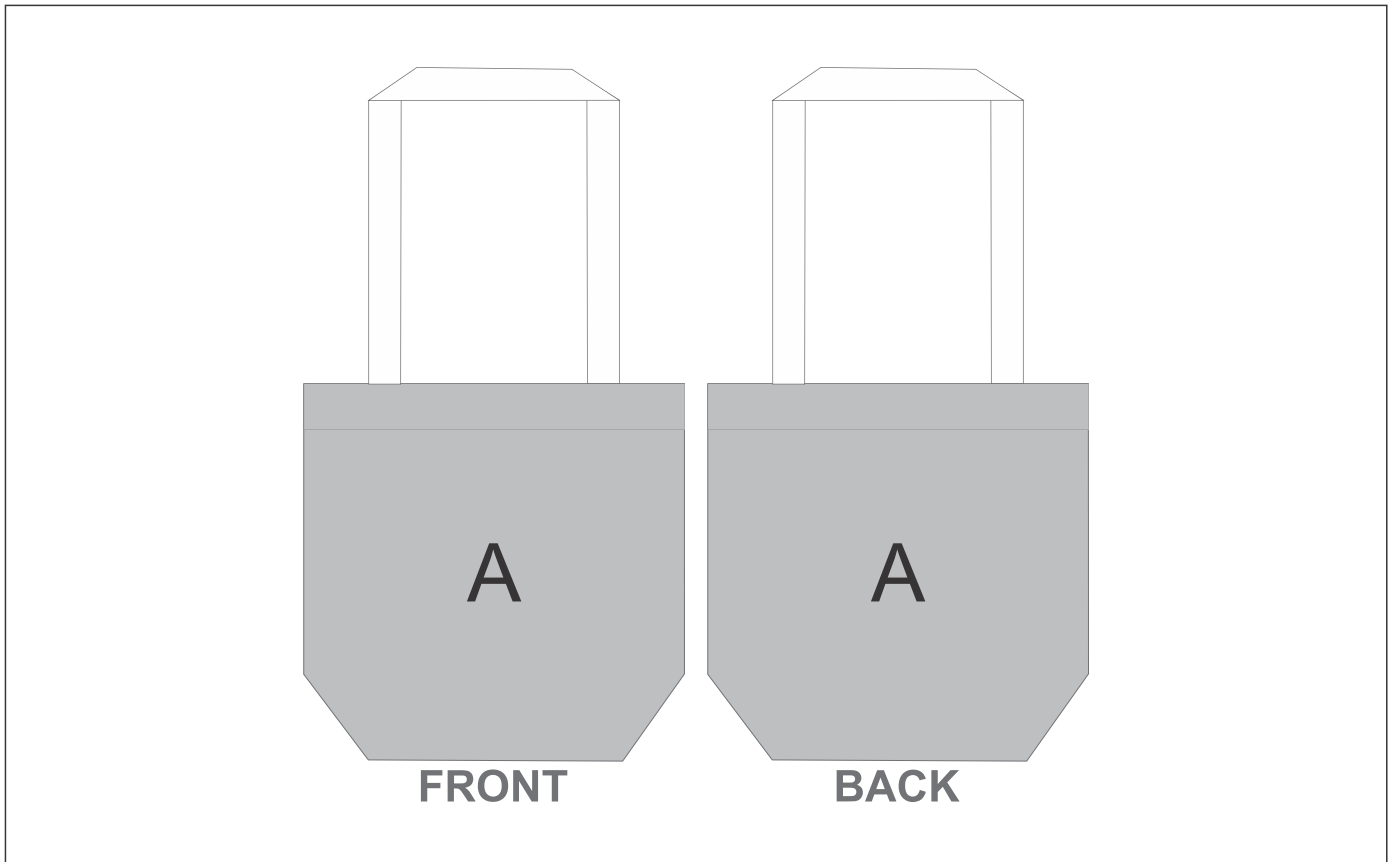

BC-HP-70-G

Hoppla Bayside Recycled PET Stitch-Bond Shopper

Need to know:

- Includes 1-Position Sublimation (setup fees apply)
- **Please Note: We cannot guarantee 100% logo Alignment on all Brandable Panels.**

Branding Options:

Position A

1. Custom Sublimation A (CPSUB-A)
Full Colour
Size: 295mm wide x 700mm high